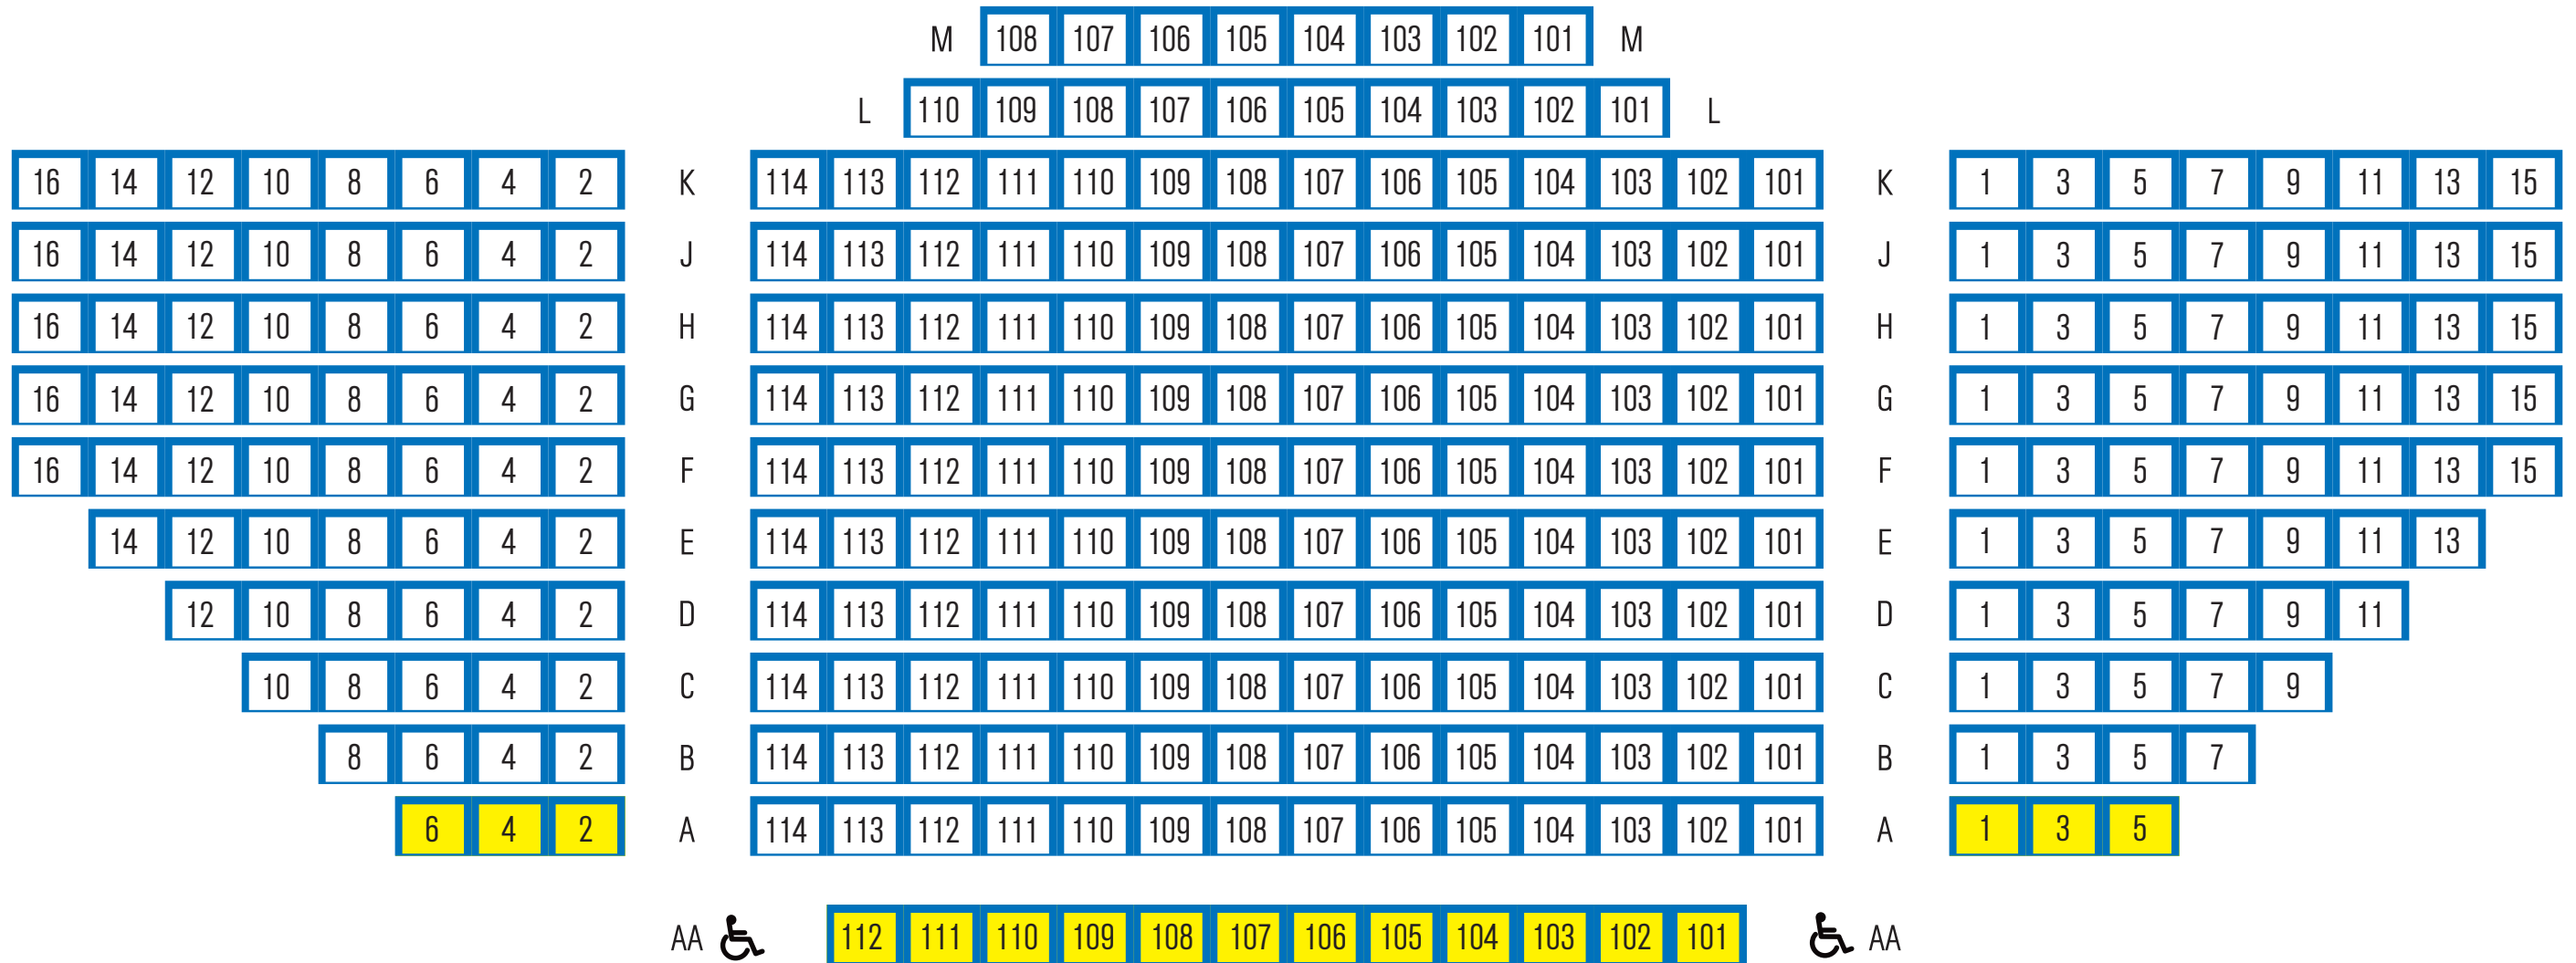

NY CITY CENTER STAGE I

STAGE

Accessible Seating Locations