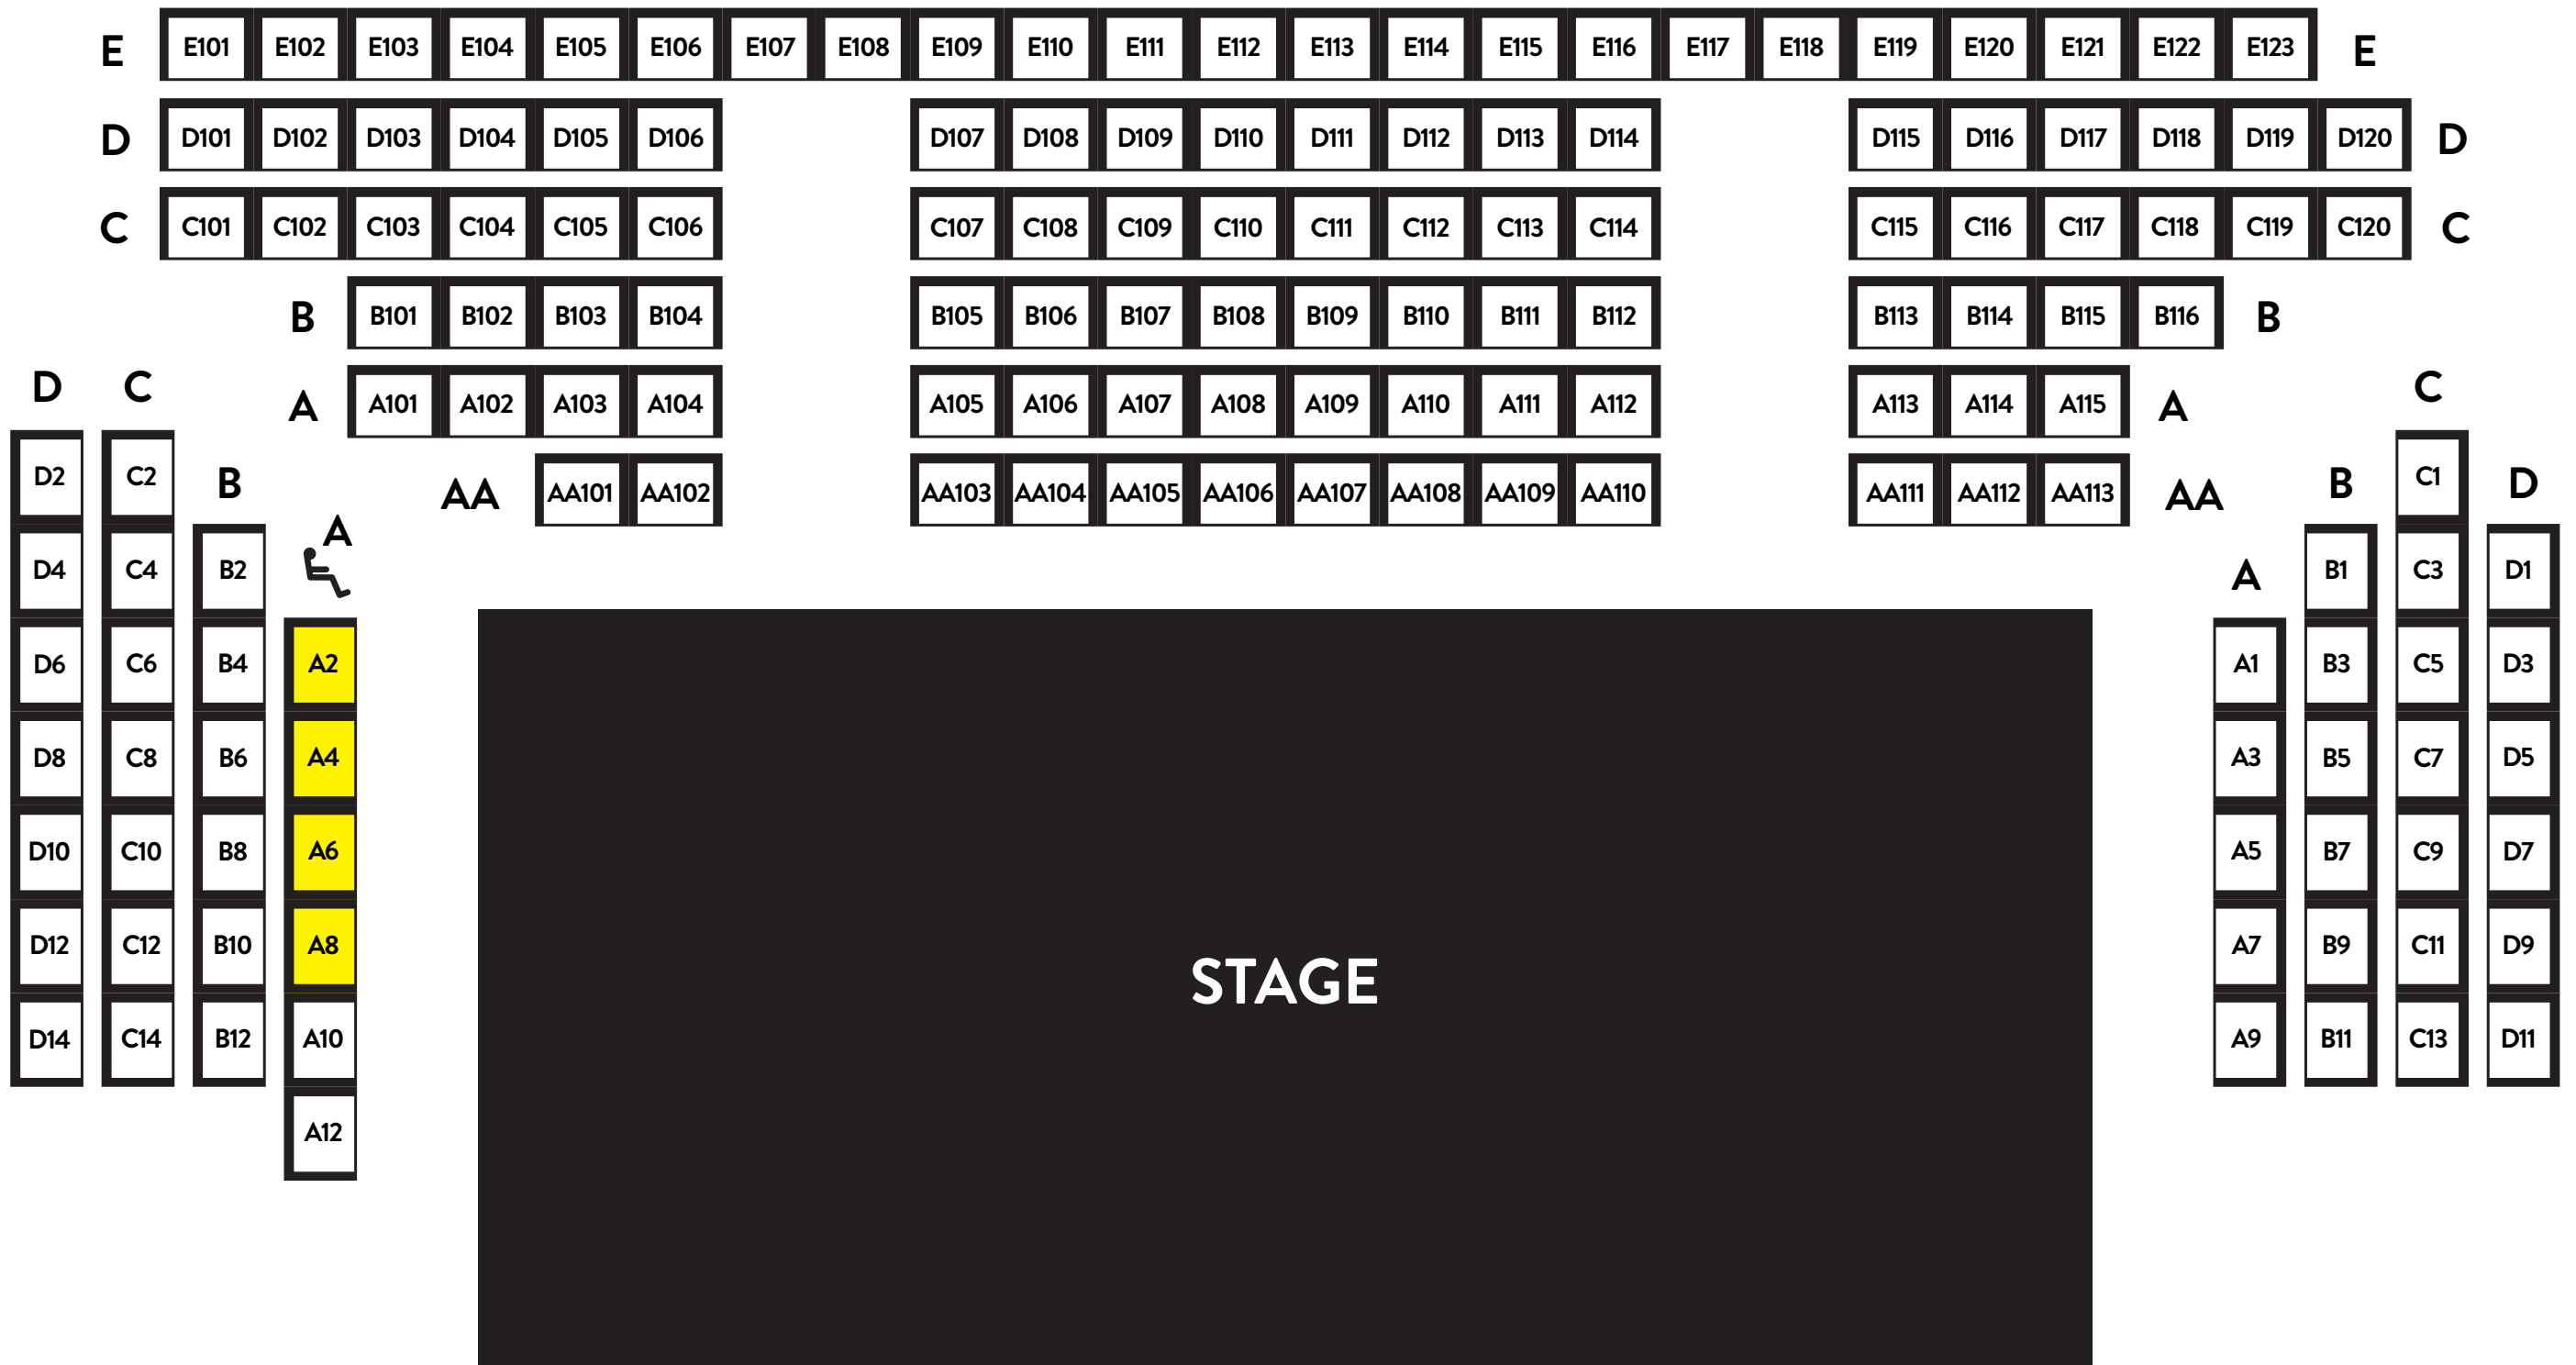

NEW YORK CITY CENTER

STAGE II

 ACCESSIBLE SEATING LOCATIONS